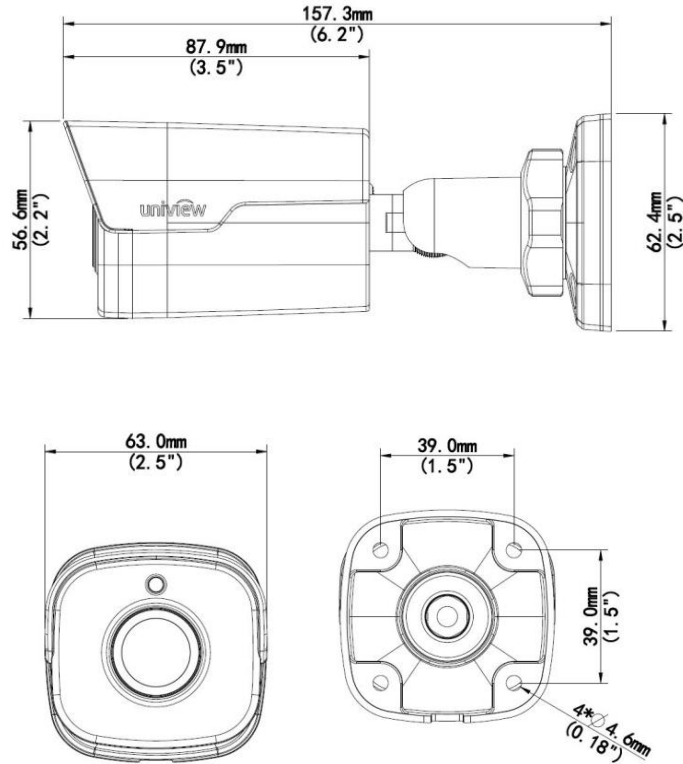

### Structure

- Wide temperature range: -35°C to 60°C (-31°F to 140°F)
- Wide voltage range of  $\pm 25\%$
- IP66

## Dimensions